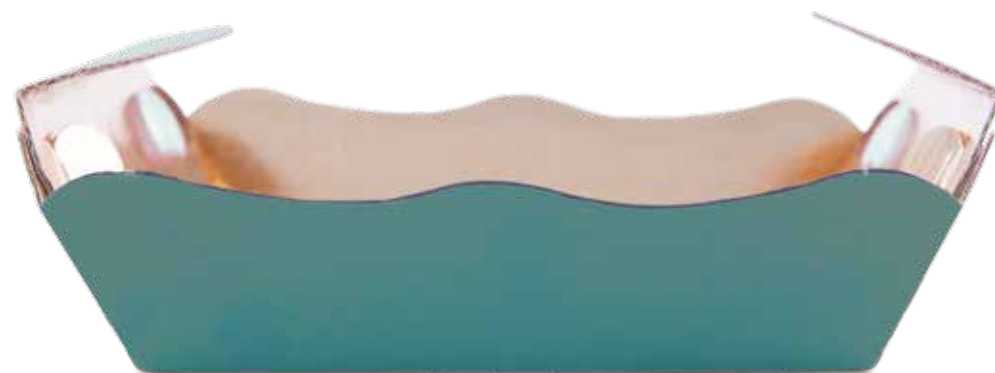

Codice - Code
PA/PM/170003/280390000
Misure in cm - Size (cm)
28 x 39

TEXTURE

**RIVESTIMENTO INTERNO
INNER COVERING**

SCRIGNO

TREASURE CHEST

Vassoio per pasticceria.

-

Tray for pastry.